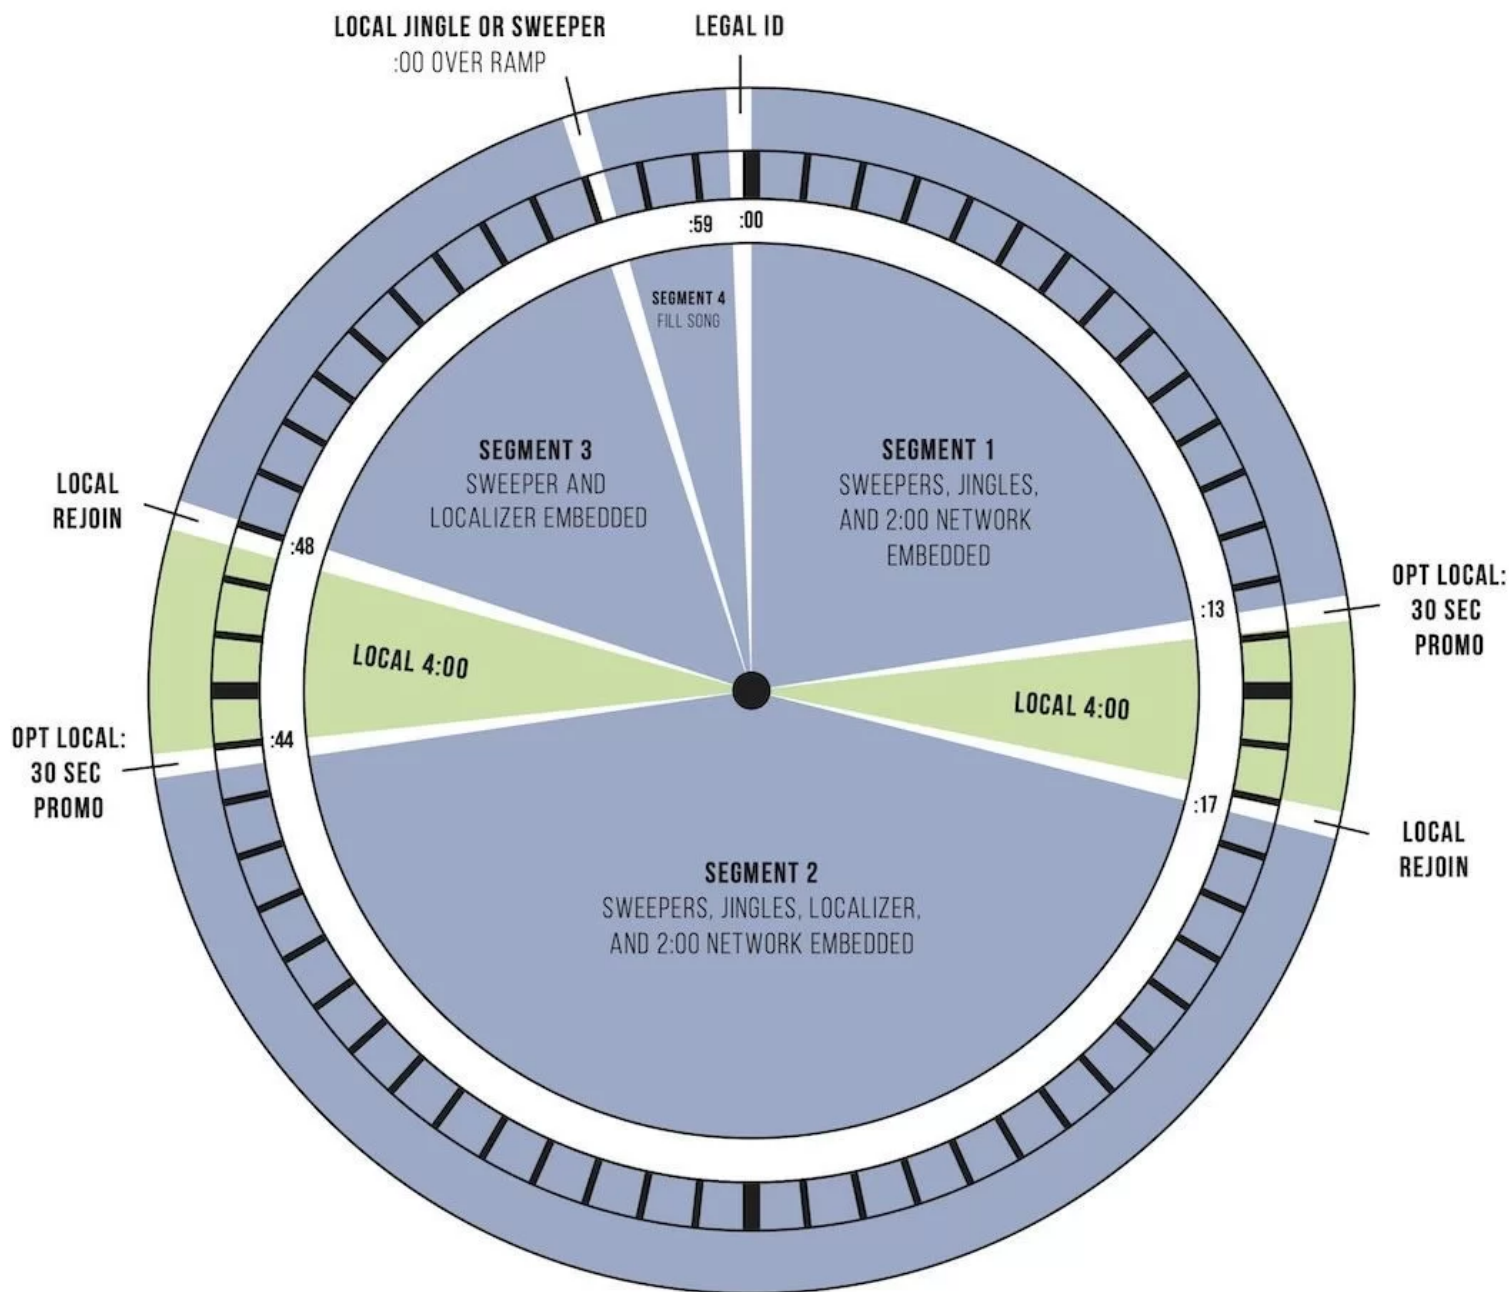

Radio Cloud Program Clock: Throwback Nation Radio

Posted: March 28th, 2024

LOCAL JINGLE OR SWEEPER
:00 OVER RAMP

LEGAL ID

:59 :00

SEGMENT 4
FILL SONG

SEGMENT 3
SWEEPER AND
LOCALIZER EMBEDDED

SEGMENT 1
SWEEPERS, JINGLES,
AND 2:00 NETWORK
EMBEDDED

LOCAL
REJOIN

:48

LOCAL 4:00

LOCAL 4:00

OPT LOCAL:
30 SEC
PROMO

:13

OPT LOCAL:
30 SEC
PROMO

:44

LOCAL
REJOIN

:17

SEGMENT 2
SWEEPERS, JINGLES, LOCALIZER,
AND 2:00 NETWORK EMBEDDED