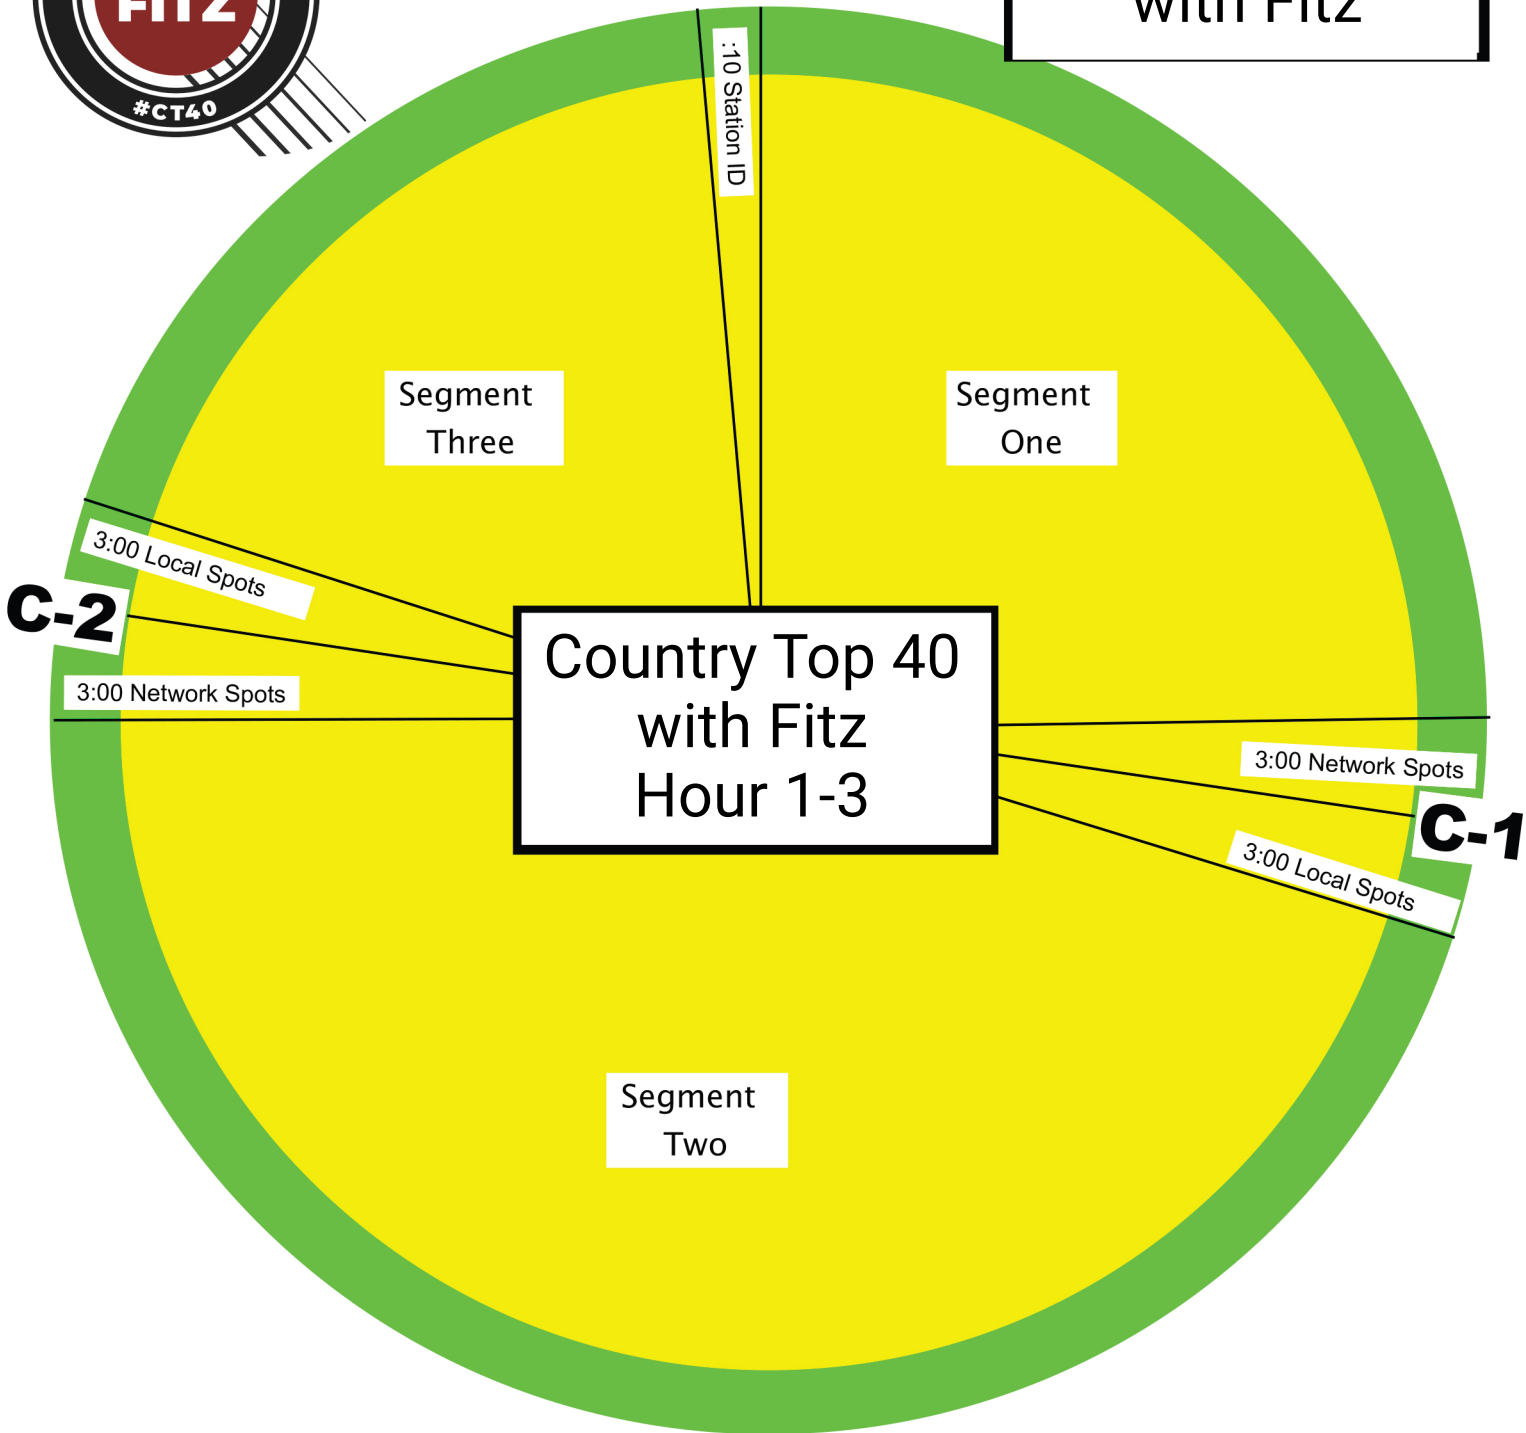

Country Top 40
with Fitz

Commercial Inventory
Local 6:00
Network 6:00

Country Top 40
with Fitz

Segment
Three

Segment
One

Country Top 40
with Fitz
Hour 4

C-2

3:00 Local Spots

3:00 Network Spots

Segment
Two

3:00 Network Spots

3:00 Local Spots

C-1

Commercial Inventory
Local 6:00
Network 6:00