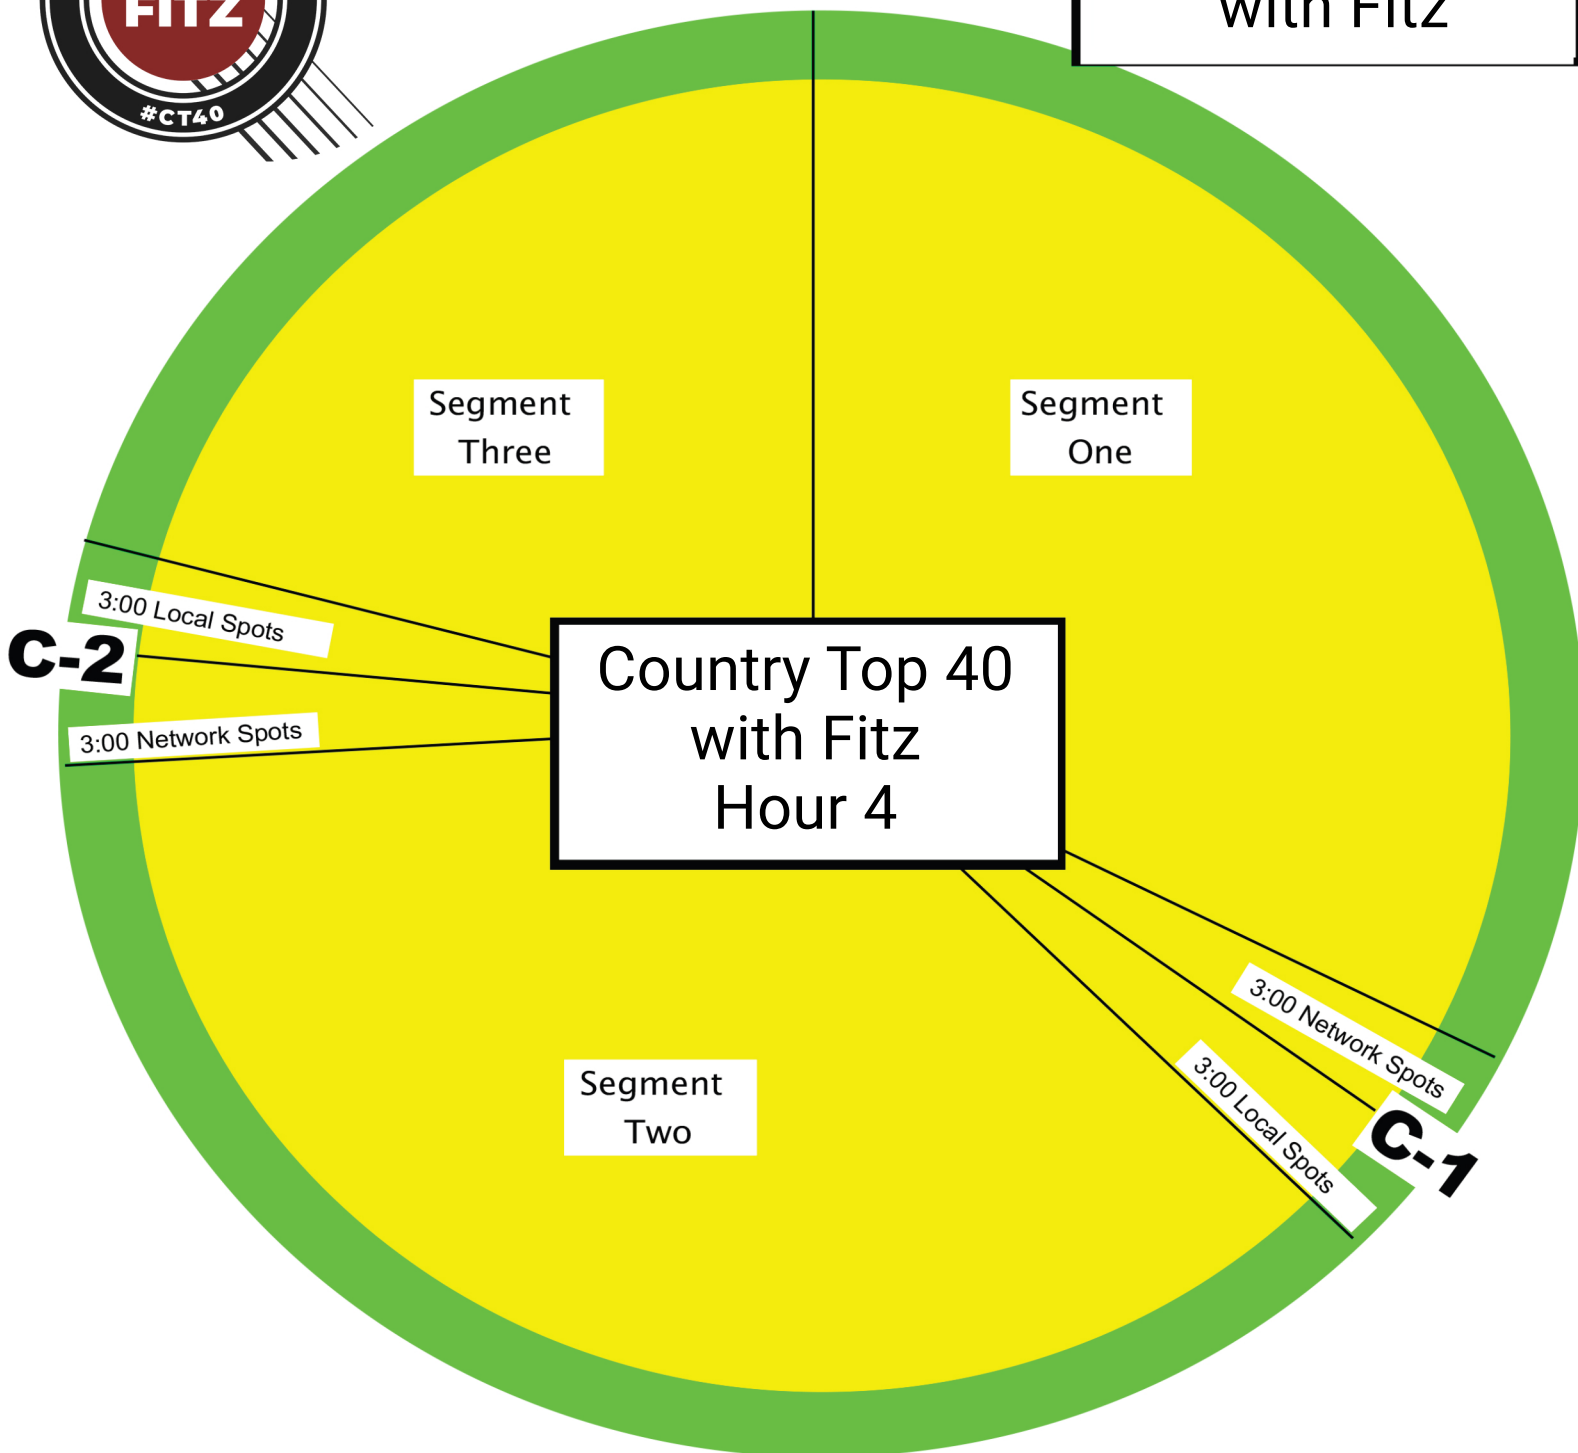

Country Top 40
with Fitz

Commercial Inventory
Local 6:00
Network 6:00

Country Top 40
with Fitz

Segment
Three

Segment
One

Country Top 40
with Fitz
Hour 4

C-2

3:00 Local Spots

3:00 Network Spots

Segment
Two

3:00 Network Spots

3:00 Local Spots

C-1

Commercial Inventory
Local 6:00
Network 6:00